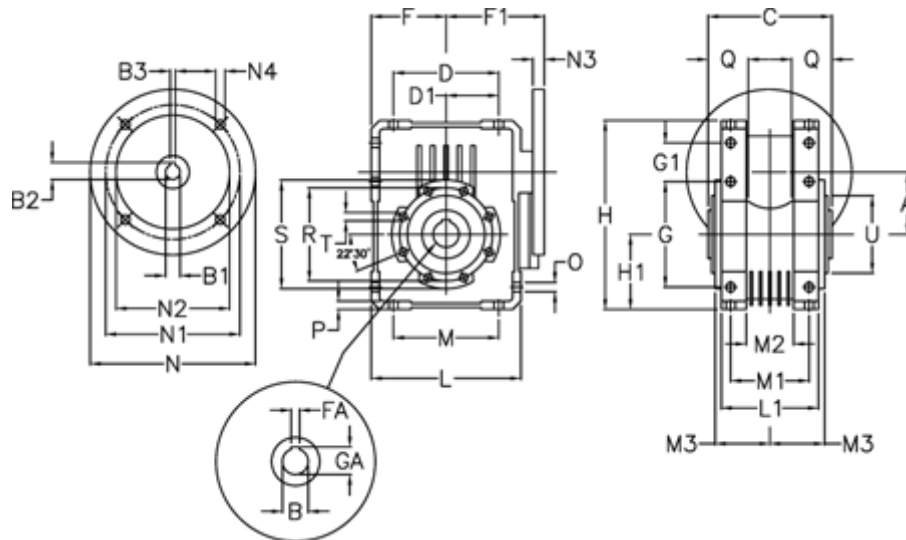

Article number: 392211005674116

Description: Worm Gear with Torque Limiter
W110 L1-U-56-P100 B14

Measures

A = 110.1	F = 125	L = 250	N2 = 110	T = M12x19
B = 42	F1 = 151	L1 = 143	N3 = 13	U = 130
B1 E7 = 28	FA = 12	M = 184	N4 = 13	
B2 = 31.3	G = 184	M1 = 115	O = 14	
B3 H9 = 8	G1 = 58	M2 = 69	P = 14	
C = 155	GA = 45.3	M3 = 73	Q = 45	
D = 174	H = 308	N = 160	R = 165	
D1 = 82	H1 = 125	N1 = 130	S = 200	